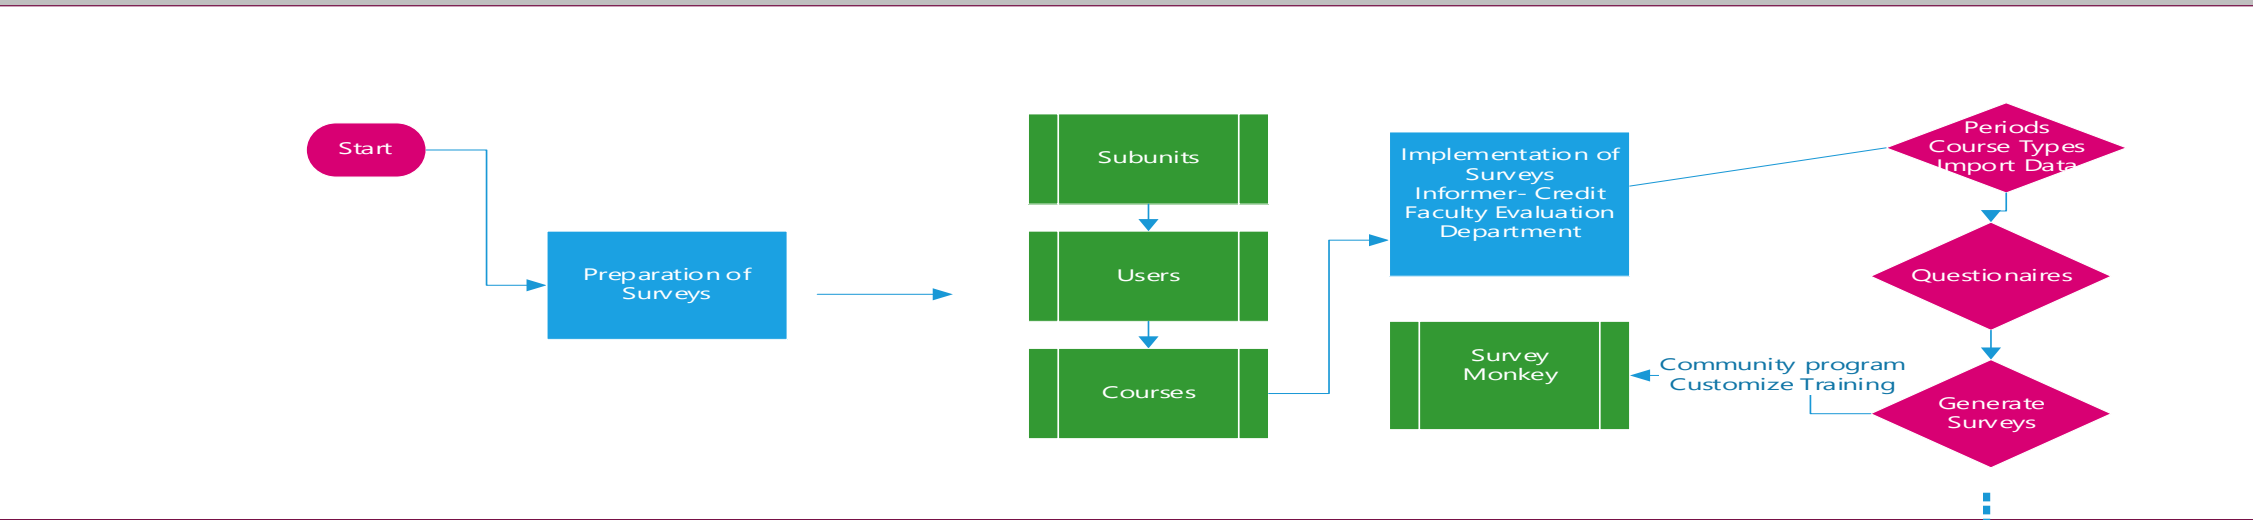

CE Faculty Evaluation Process

Faculty Evaluation (Credit)
Class Climate Evaluation
(SurveyMonkey)

Coordinators / Faculty

Dean / Director
Coordinator